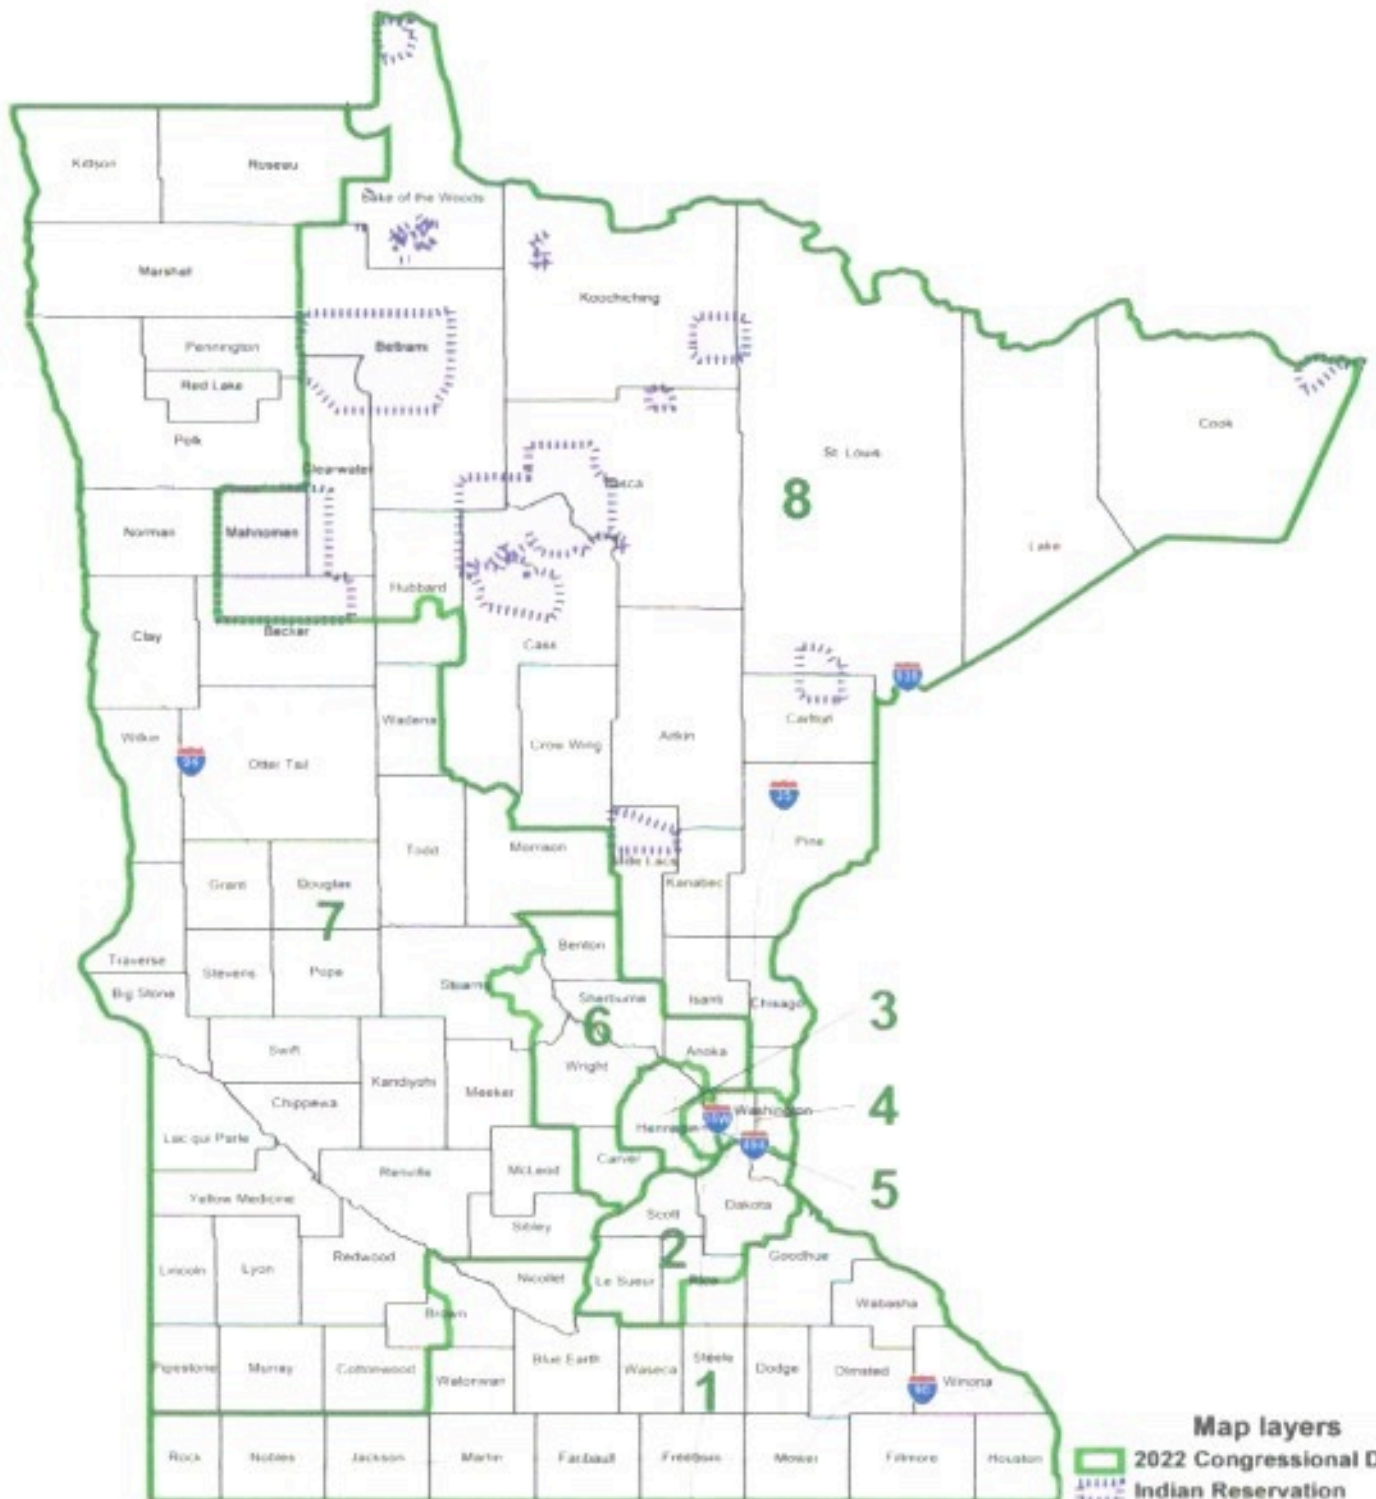

**2022 Minnesota Special Redistricting Panel
Minnesota Congressional Districts - Statewide
February 15, 2022**

Map layers

-  2022 Congressional Districts
-  Indian Reservation
-  County
-  Interstate

2022 Minnesota Special Redistricting Panel
Minnesota Congressional Districts - 2012 Statewide Comparison
February 15, 2022

Map layers

-  2012 Congressional Districts
-  Indian Reservation
-  County
-  Interstate

**2022 Minnesota Special Redistricting Panel
Minnesota Legislative Districts - Statewide
February 15, 2022**

**2022 Minnesota Special Redistricting Panel
Minnesota State Legislative Districts
Duluth, Mankato, Moorhead, Rochester, and St. Cloud
February 15, 2022**

Duluth

Mankato