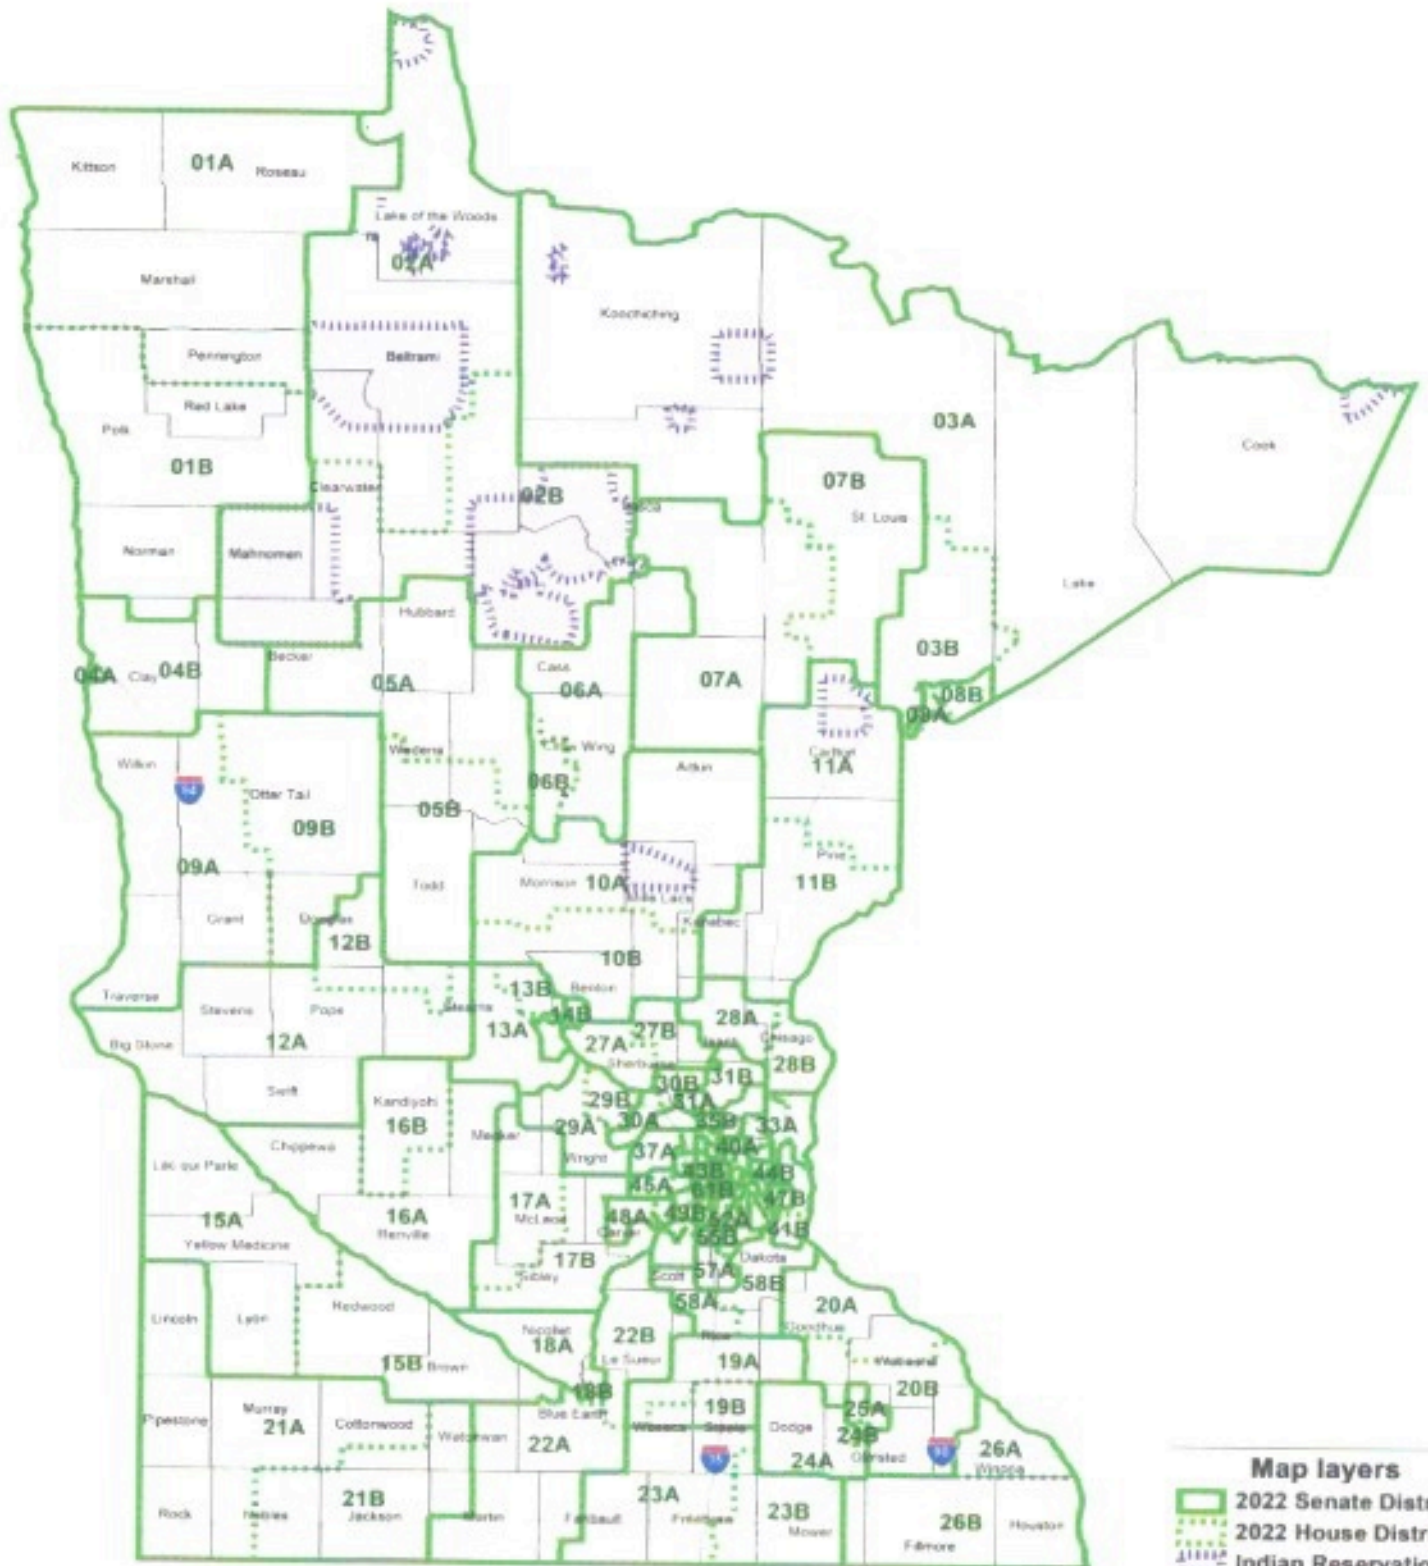

**2022 Minnesota Special Redistricting Panel
Minnesota Congressional Districts - Statewide
February 15, 2022**

Map layers

-  2022 Congressional Districts
-  Indian Reservation
-  County
-  Interstate

2022 Minnesota Special Redistricting Panel
Minnesota Congressional Districts - 2012 Statewide Comparison
February 15, 2022

Map layers

-  2012 Congressional Districts
-  Indian Reservation
-  County
-  Interstate

**2022 Minnesota Special Redistricting Panel
Minnesota Legislative Districts - Statewide
February 15, 2022**

**2022 Minnesota Special Redistricting Panel
Minnesota State Legislative Districts
Duluth, Mankato, Moorhead, Rochester, and St. Cloud
February 15, 2022**

Duluth

Mankato