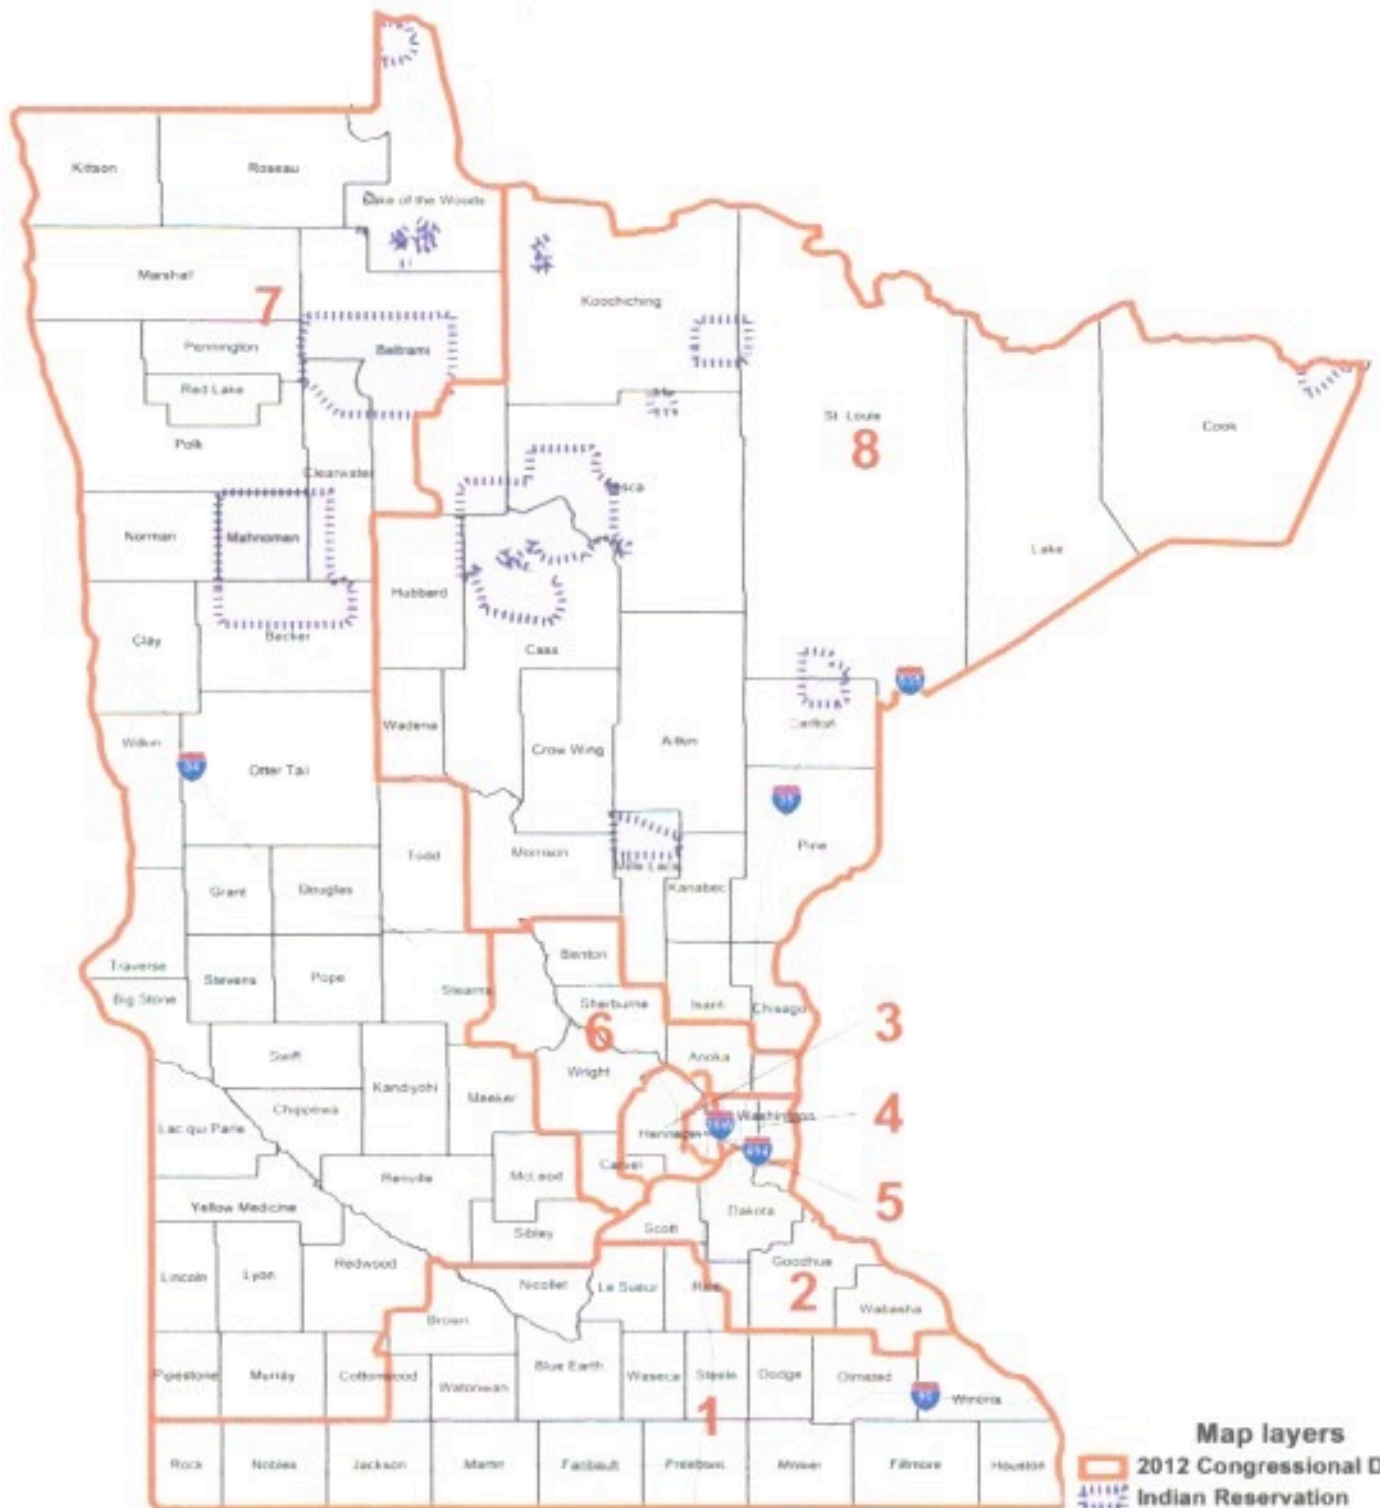

**2022 Minnesota Special Redistricting Panel
Minnesota Congressional Districts - Statewide
February 15, 2022**

Map layers

-  2022 Congressional Districts
-  Indian Reservation
-  County
-  Interstate

2022 Minnesota Special Redistricting Panel
Minnesota Congressional Districts - 2012 Statewide Comparison
February 15, 2022

Map layers

-  2012 Congressional Districts
-  Indian Reservation
-  County
-  Interstate

**2022 Minnesota Special Redistricting Panel
Minnesota Legislative Districts - Statewide
February 15, 2022**

**2022 Minnesota Special Redistricting Panel
Minnesota State Legislative Districts
Duluth, Mankato, Moorhead, Rochester, and St. Cloud
February 15, 2022**

Duluth

Mankato